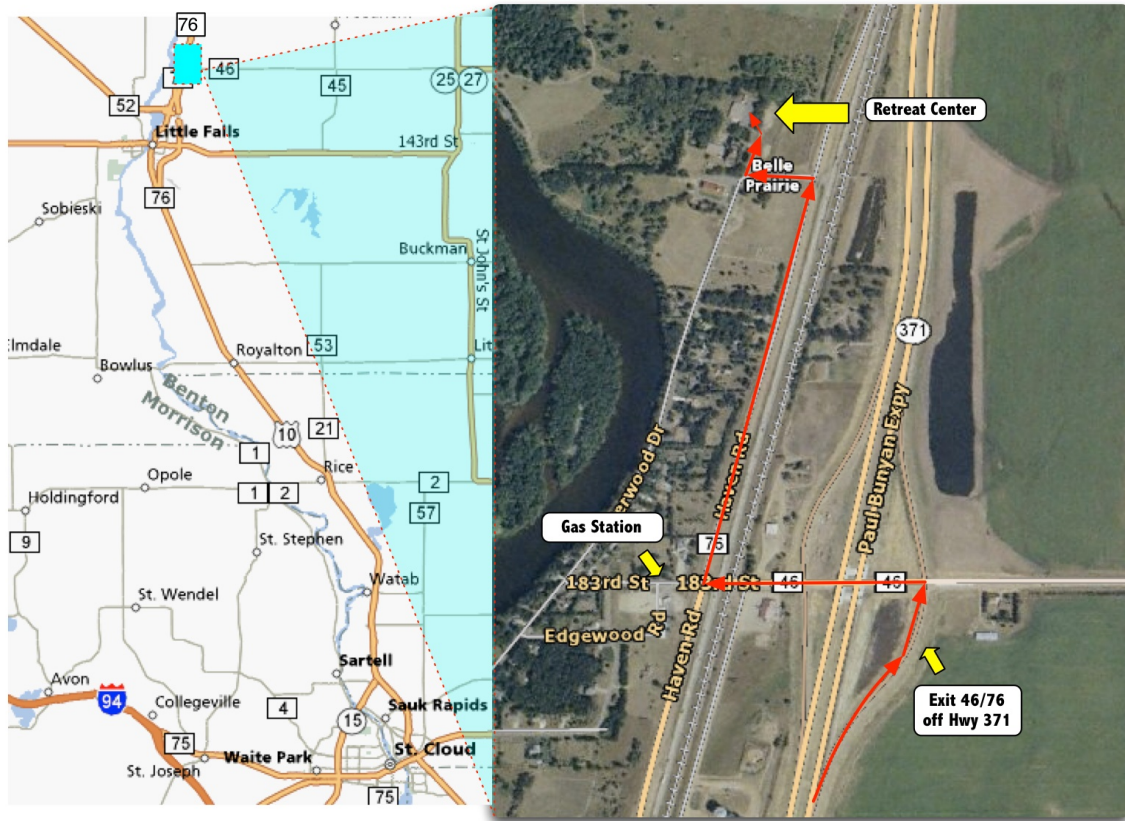

## Directions to CM TEC Center (DEC retreat)

### From the south (Little Falls) and east:

Take Highway 371 north out of Little Falls to exit county 46-76. Turn left (west) on 46, then turn right (north) on 76 for about a half of a mile. Turn left (west) onto the first gravel road past Riverwood Drive. Then take the first left off the gravel road into the parking lot in front of the school-like building. There will be signs!!

### From the north (Brainerd):

Take Highway 371 south to exit county 46-76. Turn right (west) on 46, then turn right (north) on 76 for about a half of a mile. Turn left (west) onto the first gravel road past Riverwood Drive. Then take the first left off the gravel road into the parking lot in front of the school-like building. There will be signs!!

### From the west (Fargo):

Take Highway 10 east to exit county 76. Turn left (east) on Riverview drive for 1/2 mile, then turn left (north) on 76 for about 2.5 miles. Turn left (west) onto the first gravel road past Riverwood Drive. Then take the first left off the gravel road into the parking lot in front of the school-like building. There will be signs!!